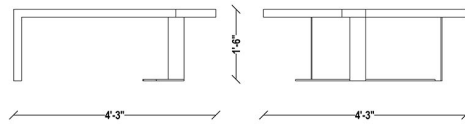

JG CUSTOM DESIGN

RWCOFFEE

RECLAIMED OAK
OIL RUBBED STEEL

*DESIGN SUBJECT TO
MATERIAL SELECTION

CONTEMPORARY FURNITURE + CUSTOM DESIGN + CONSULTING // DESIGNED AND HAND CRAFTED IN CHICAGO, ILLINOIS, USA